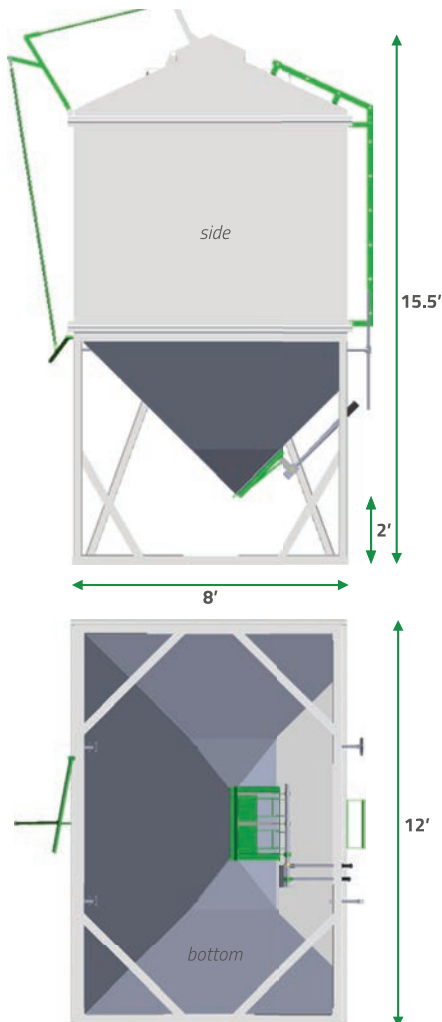

SEEDPOD

PATENT PENDING

LIGHT ENOUGH TO BE PORTABLE.
LARGE ENOUGH TO BE PRACTICAL.

SIMPLE, PORTABLE BULK SEED FOR THE FARM

DIMENSIONS

8'L x 12'W x 15.5'H

EMPTY WEIGHT

5000 LBS

USABLE VOLUME

835 FT³

CAPACITY

400-900 UNITS

Climate-controlling exterior paint

Stable base

12 gauge steel

Patent-pending seed slide

Maintenance-free nylon bushings

Weather-sealed loading cap

Secure discharge door

Removable access ladder

Split containers

24" gate clearance

Food-grade paint

SEEDPOD.AG